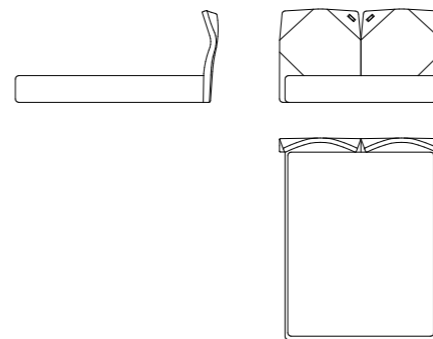

Upholstery: Fabric - Leather - Combined - Tone on tone stitching Upholstered and finished also on the back of the headboard.
Structure: Frame composed of plywood, wood and derivatives (class E1). Metallic Mechanism to allow the headboard flexibility. Slatted base in option. Storage compartment underneath in option. Courtesy lights in option.
Padding: Polyurethane foam covered with polyester wadding.