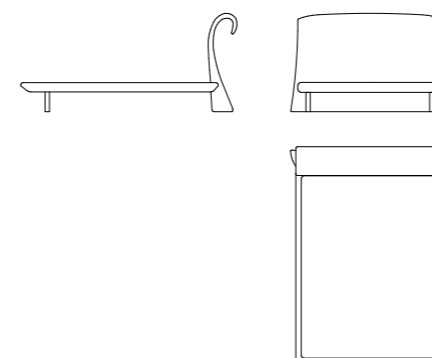

A55
cm L 187 x P 248 x H 105
Per materasso QS da 153x203
For mattress QS 153X203