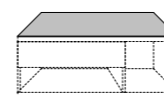

MT2
TOP OPZIONALE
TOP IN OPTION
L 135 x P 54 x H 0,6 cm