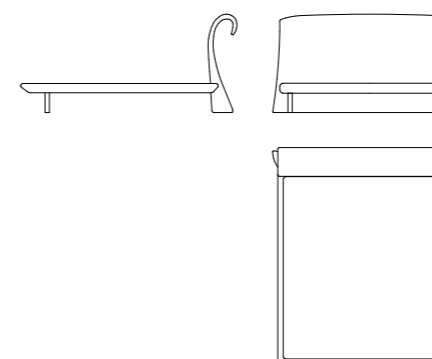

A65
cm L 207 x P 248 x H 105
Per materasso KS da 193x203
For mattress KS 193X203