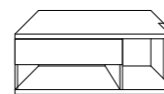

MD2
L 135 x P 54 x H 54 cm