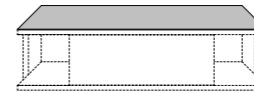

Accessories: open cube in MDF veneered Canaletto walnut available in the finishes Noce Naturale, Moro and Fumo.

Ceramic tops and drawers front available in ceramic Calacatta and Noir Desir finish.

MD1
L 210 x P 54 x H 54 cm