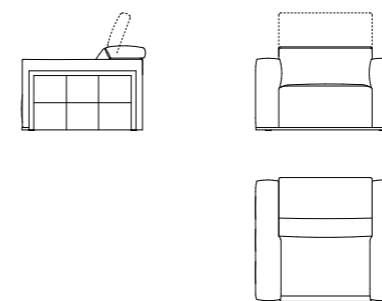

090
L 118 x P 110 x H 76/101 cm