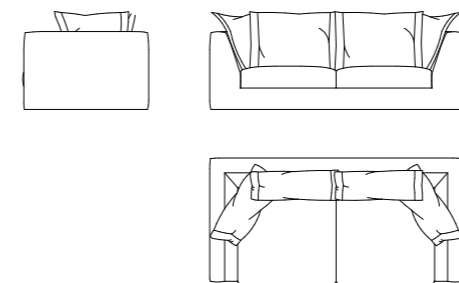

Tesi

Divano componibile | *Modular seating system*

Rivestimenti: Tessuto - Pelle - Combinato - Cuciture tono su tono
Gli elementi senza bracciolo hanno il lato finito.
Struttura: Telaio composto da multistrato, legno e derivati (classe E1).
Molleggio con cinghie elastiche ad alta resistenza.
Seduta: Poliuretano espanso ad alta portanza rivestito con copertina in piuma sterilizzata e fibra poliestere.
Schienali: Piuma sterilizzata e fibra poliestere.
Servetto: Struttura in metallo finitura nickel nero.
Piano in ceramica finitura Istria, Savoia, Ardesia, Noir Desir, Calacatta.

Upholstery: Fabric - Leather - Combined - The armless elements are upholstered on the side.
Structure: Frame composed of plywood, wood and derivatives (class E1).
Suspension with high resistance elastic belts.
Seat: Polyurethane foam with high support and variable density covered with a blanket in sterilized feather and polyester fibre.
Backrest: Sterilized feather and polyester fibre.
Side Table: Metal in black nickel finish.
Ceramic table top Istria, Savoia, Ardesia, Noir Desir, Calacatta finish.

350
L 235 x P 107 x H 87 cm

360
L 235 x P 107 x H 87 cm

300
L 215 x P 107 x H 87 cm

310
L 215 x P 107 x H 87 cm

L

290 L - 280 R
L 152 x P 107 x H 87 cm

R