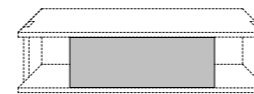

MF1
FRONTALE CASSETTO OPZIONALE
DRAWER FRONT IN OPTION
L 122 x H 42 x 0,6 cm