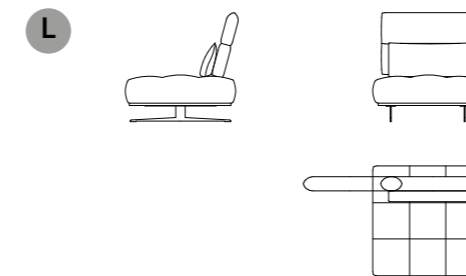

150 L - 160 R
L 93 x P 97 x H 92 cm
180°