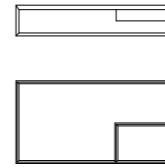

RTL
L 140 x P 70 x H 32 cm