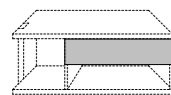

MF3
FRONTALE CASSETTO OPZIONALE
DRAWER FRONT IN OPTION
L 91 x H 22 x 0,6 cm