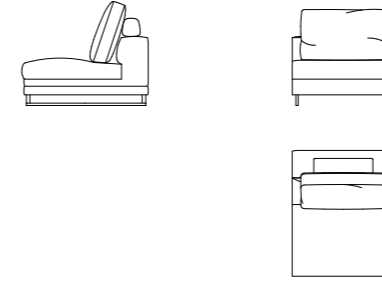

140
L 85 x P 107 x H 85 cm