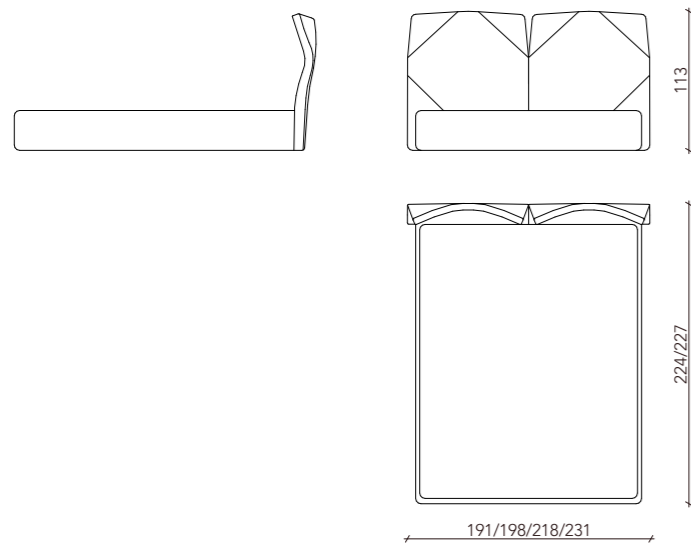

Geo

Letto | Bed

Rivestimenti: Tessuto - Pelle - Cuciture tono su tono - Tappezzati e rifiniti anche su retro testiera.
Struttura: Telaio composto da multistrato, legno e derivati (classe E1). Meccanismo in metallo per la flessibilità della testiera. Rete opzionale. Contenitore letto opzionale. Luci opzionali.
Imbottitura: Poliuretano espanso rivestito con fibra poliestere.

Upholstery: Fabric - Leather - Combined - Tone on tone stitching Upholstered and finished also on the back of the headboard.
Structure: Frame composed of plywood, wood and derivatives (class E1). Metallic Mechanism to allow the headboard flexibility. Slatted base in option. Storage compartment underneath in option. Courtesy lights in option.
Padding: Polyurethane foam covered with polyester wadding.