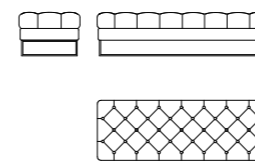

450
L 140 x P 50 x H 38 cm