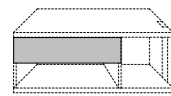

MF2
FRONTALE CASSETTO OPZIONALE
DRAWER FRONT IN OPTION
L 91 x H 22 x 0,6 cm