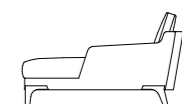

Seat: Polyurethane foam with high support covered with polyester fibre.

Backrest: Sterilized feather and polyester fibre.

Feet: Metal in chrome finish or black nickel finish.

530 L - 520 R
83 x P 135 x H 83 cm