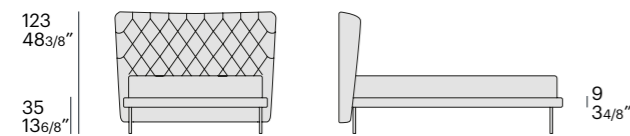

h.29 cm

dimensioni / dimensions:

L 108 P 219 cm W 42 4/8" D 86 2/8"	L 168 P 219 cm W 66 1/8" D 86 2/8"	F. L 153 P 209 cm W 60 D 82 2/8"
L 118 P 219 cm W 46 4/8" D 86 2/8"	L 178 P 219 cm W 70 1/8" D 86 2/8"	Q. L 171 P 222 cm W 67 3/8" D 87 3/8"
L 138 P 219 cm W 54 3/8" D 86 2/8"	L 188 P 219 cm W 74" D 86 2/8"	K. L 211 P 222 cm W 83 1/8" D 87 3/8"
L 153 P 209 cm W 60 D 82 2/8"	L 198 P 219 cm W 78" D 86 2/8"	
L 158 P 219 cm W 62 2/8" D 86 2/8"	L 208 P 219 cm W 81 7/8" D 86 2/8"	

Selene is also available in versions with a large and extra-large headboard that embraces the bedside table.

selene

h.9 cm

dimensioni / dimensions:

L 146 P 216 cm W 57 1/8" D 85"	L 206 P 216 cm W 81 1/8" D 85"	F. L 181 P 206 cm W 71 1/8" D 85"
L 166 P 216 cm W 65 3/8" D 85"	L 216 P 216 cm W 85" D 85"	Q. L 196 P 216 cm W 77 1/8" D 85"
L 181 P 206 cm W 71 1/8" D 85"	L 226 P 216 cm W 89" D 85"	K. L 236 P 216 cm W 92 7/8" D 85"
L 186 P 216 cm W 73 2/8" D 85"	L 236 P 216 cm W 92 7/8" D 85"	
L 196 P 216 cm W 77 1/8" D 85"		

pedini disponibili / available feet:

basamenti disponibili / available bases:

predisposto per materassi / for mattresses:

100 x 200	39 3/8" x 78 6/8"
120 x 200	47 2/8" x 78 6/8"
135 x 190	53 1/8" x 75"
140 x 200	55 1/8" x 78 6/8"
150 x 200	59" x 78 6/8"
160 x 200	63" x 78 6/8"
170 x 200	66 7/8" x 78 6/8"
180 x 200	70 7/8" x 78 6/8"
190 x 200	74 6/8" x 78 6/8"
137 x 190	54" x 75" Full double size
153 x 203	60" x 80" Queen size
193 x 203	76" x 80" King size

h.20 cm

dimensioni / dimensions:

L 146 P 220 cm W 57 4/8" D 86 5/8"	L 206 P 220 cm W 81 1/8" D 86 5/8"	F. L 181 P 210 cm W 71 2/8" D 82 5/8"
L 166 P 220 cm W 65 3/8" D 86 5/8"	L 216 P 220 cm W 85" D 86 5/8"	Q. L 199 P 223 cm W 78 3/8" D 87 6/8"
L 181 P 220 cm W 71 2/8" D 86 5/8"	L 226 P 220 cm W 89" D 86 5/8"	K. L 239 P 223 cm W 94 1/8" D 87 6/8"
L 186 P 220 cm W 73 2/8" D 86 5/8"	L 236 P 220 cm W 92 7/8" D 86 5/8"	
L 196 P 220 cm W 77 1/8" D 86 5/8"		