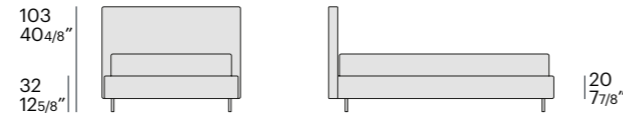

L 107 P 219 cm W 42 1/8" D 86 2/8"	L 167 P 219 cm W 65 6/8" D 86 2/8"	F. L 152 P 209 cm W 59 7/8" D 82 2/8"
L 117 P 219 cm W 46 1/8" D 86 2/8"	L 177 P 219 cm W 69 5/8" D 86 2/8"	Q. L 170 P 222 cm W 66 7/8" D 87 3/8"
L 137 P 219 cm W 53 7/8" D 86 2/8"	L 187 P 219 cm W 73 5/8" D 86 2/8"	K. L 210 P 222 cm W 82 5/8" D 87 3/8"
L 152 P 209 cm W 59 7/8" D 82 2/8"	L 197 P 219 cm W 77 4/8" D 86 2/8"	
L 157 P 219 cm W 61 6/8" D 86 2/8"	L 207 P 219 cm W 81 4/8" D 86 2/8"