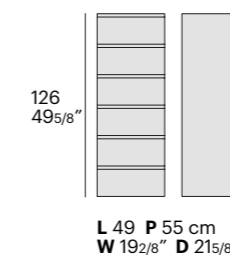

dimensioni / dimensions: