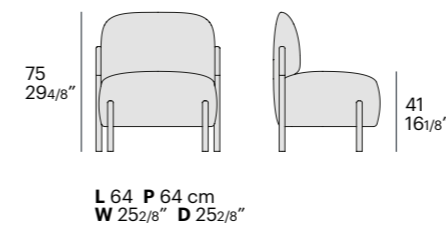

dimensioni / dimensions: