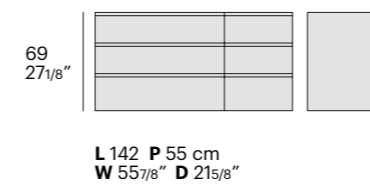

dimensioni / dimensions: