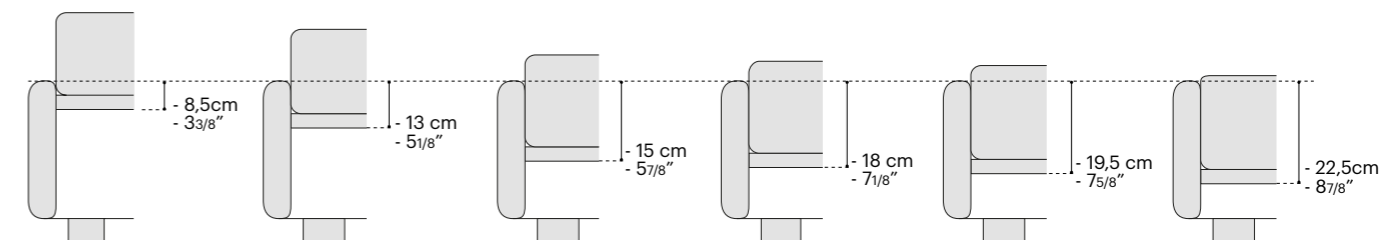

h. 29cm
h. 11 3/8"