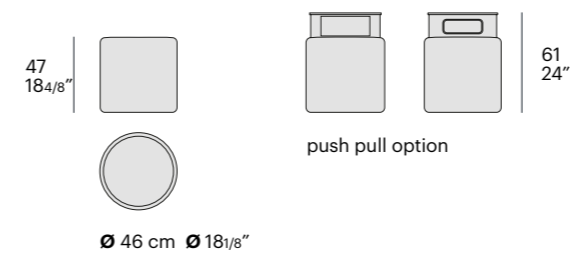

dimensioni / dimensions: