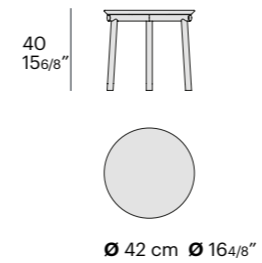

dimensioni / dimensions: