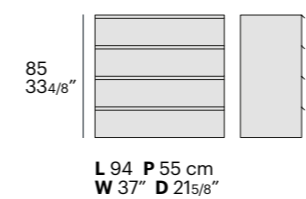

dimensioni / dimensions: