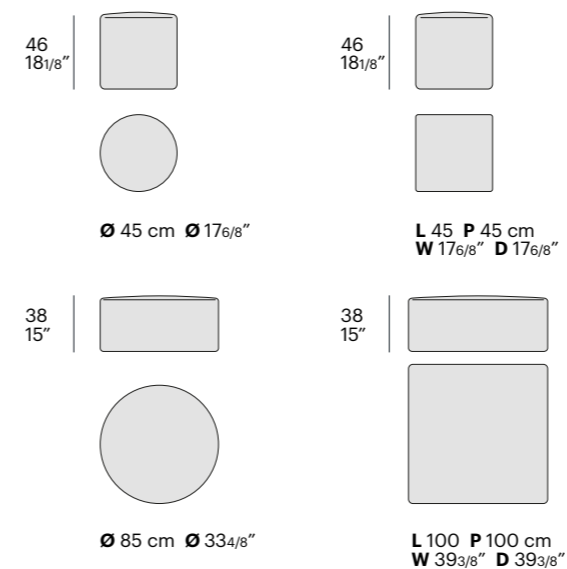

dimensioni / dimensions: