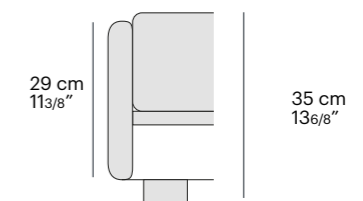

opzione materasso incassato / recessed mattress option