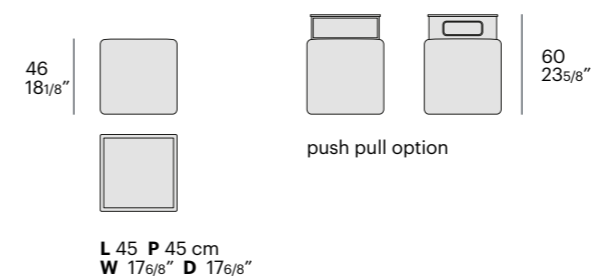

dimensioni / dimensions: