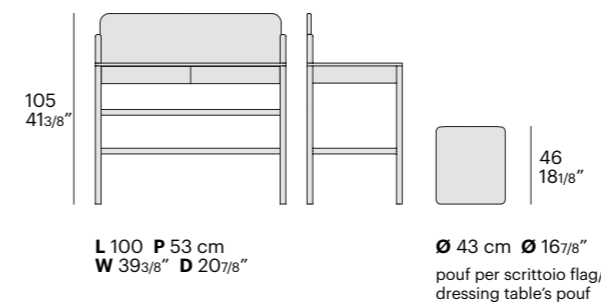

dimensioni / dimensions: