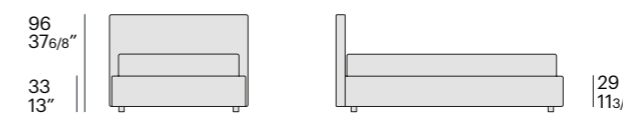

L 107 P 219 cm W 42 1/8" D 86 2/8"	L 167 P 219 cm W 65 6/8" D 86 2/8"	F. L 152 P 209 cm W 59 7/8" D 82 2/8"
L 117 P 219 cm W 46 1/8" D 86 2/8"	L 177 P 219 cm W 69 5/8" D 86 2/8"	Q. L 170 P 222 cm W 66 7/8" D 87 3/8"
L 137 P 219 cm W 53 7/8" D 86 2/8"	L 187 P 219 cm W 73 5/8" D 86 2/8"	K. L 210 P 222 cm W 82 5/8" D 87 3/8"
L 152 P 209 cm W 59 7/8" D 82 2/8"	L 197 P 219 cm W 77 4/8" D 86 2/8"	
L 157 P 219 cm W 61 6/8" D 86 2/8"	L 207 P 219 cm W 81 4/8" D 86 2/8"