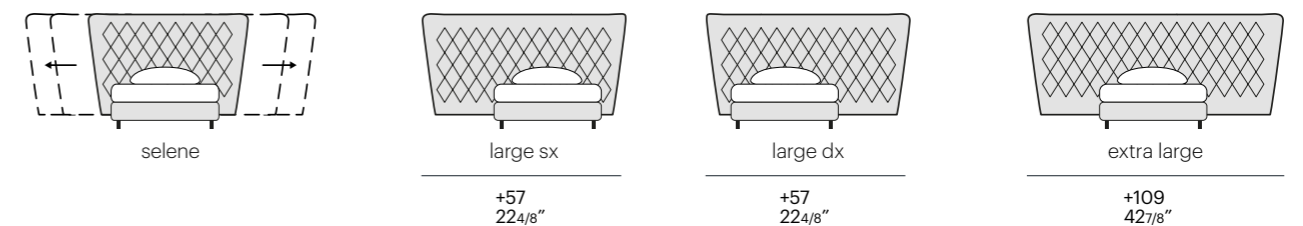

pedini disponibili / available feet:

basamenti disponibili / available bases:

versioni disponibili / available versions:

Dimensioni della testata personalizzabili / Customisable headboard sizes
Per dimensioni maggiori di 345cm/135 7/8", la testata deve essere fissata al muro / For sizes larger than 345cm 135 7/8", the headboard must be fixed to the wall.