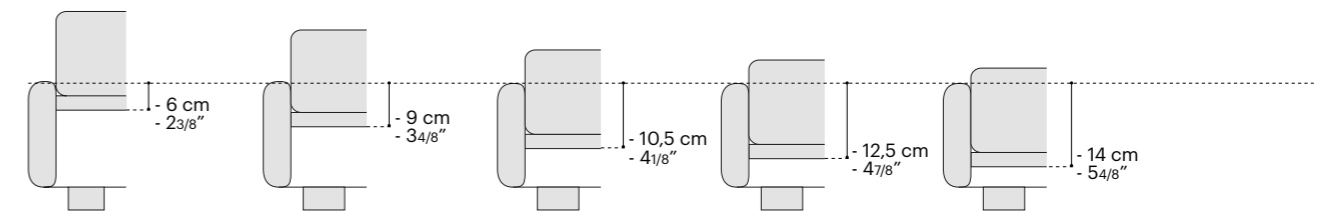

h. 20-29 / incasso materasso mattress recess

La struttura dei letti Bolzan permette di soddisfare le diverse esigenze di progettazione: l'incasso del materasso nella struttura del letto è personalizzabile in 7 altezze diverse. Non disponibile per le basi con box.

Bolzan beds' structure allows you to meet different design needs: the mattress recess in the bed's structure is customizable in 7 different heights. It is not available for bases with box.

h. 20cm
h. 77/8"