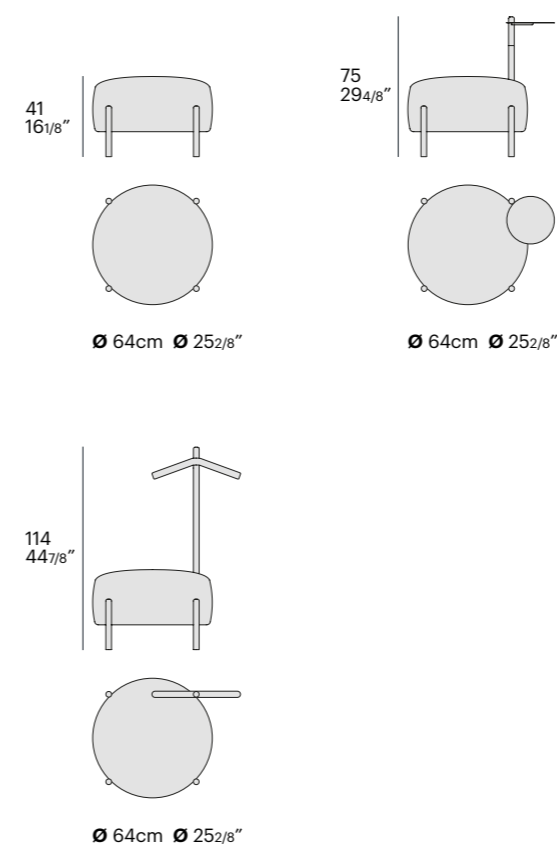

dimensioni / dimensions: