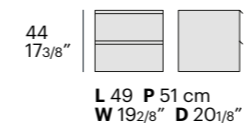

dimensioni / dimensions: