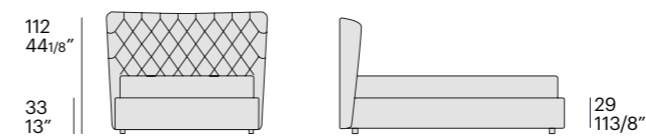

Selene is also available in versions with a large and extra-large headboard that embraces the bedside table.

selene

h.9 cm

dimensioni / dimensions:

L 146 P 216 cm W 57 1/8" D 85"	L 206 P 216 cm W 81 1/8" D 85"	F. L 181 P 206 cm W 71 1/8" D 85"
L 166 P 216 cm W 65 3/8" D 85"	L 216 P 216 cm W 85" D 85"	Q. L 196 P 216 cm W 77 1/8" D 85"
L 181 P 206 cm W 71 1/8" D 85"	L 226 P 216 cm W 89" D 85"	K. L 236 P 216 cm W 92 7/8" D 85"
L 186 P 216 cm W 73 2/8" D 85"	L 236 P 216 cm W 92 7/8" D 85"	
L 196 P 216 cm W 77 1/8" D 85"		

h.20 cm

dimensioni / dimensions:

L 146 P 220 cm W 57 4/8" D 86 5/8"	L 206 P 220 cm W 81 1/8" D 86 5/8"	F. L 181 P 210 cm W 71 2/8" D 82 5/8"
L 166 P 220 cm W 65 3/8" D 86 5/8"	L 216 P 220 cm W 85" D 86 5/8"	Q. L 199 P 223 cm W 78 3/8" D 87 6/8"
L 181 P 220 cm W 71 2/8" D 86 5/8"	L 226 P 220 cm W 89" D 86 5/8"	K. L 239 P 223 cm W 94 1/8" D 87 6/8"
L 186 P 220 cm W 73 2/8" D 86 5/8"	L 236 P 220 cm W 92 7/8" D 86 5/8"	
L 196 P 220 cm W 77 1/8" D 86 5/8"		

pedini disponibili / available feet:

basamenti disponibili / available bases:

predisposto per materassi / for mattresses:

100 x 200	39 3/8" x 78 6/8"
120 x 200	47 2/8" x 78 6/8"
135 x 190	53 1/8" x 75"
140 x 200	55 1/8" x 78 6/8"
150 x 200	59" x 78 6/8"
160 x 200	63" x 78 6/8"
170 x 200	66 7/8" x 78 6/8"
180 x 200	70 7/8" x 78 6/8"
190 x 200	74 6/8" x 78 6/8"
137 x 190	54" x 75" Full double size
153 x 203	60" x 80" Queen size
193 x 203	76" x 80" King size

h.29 cm

dimensioni / dimensions:

L 146 P 220 cm W 57 4/8" D 86 5/8"	L 206 P 220 cm W 81 1/8" D 86 5/8"	F. L 181 P 210 cm W 71 2/8" D 82 5/8"
L 166 P 220 cm W 65 3/8" D 86 5/8"	L 216 P 220 cm W 85" D 86 5/8"	Q. L 199 P 223 cm W 78 3/8" D 87 6/8"
L 181 P 220 cm W 71 2/8" D 86 5/8"	L 226 P 220 cm W 89" D 86 5/8"	K. L 239 P 223 cm W 94 1/8" D 87 6/8"
L 186 P 220 cm W 73 2/8" D 86 5/8"	L 236 P 220 cm W 92 7/8" D 86 5/8"	
L 196 P 220 cm W 77 1/8" D 86 5/8"		