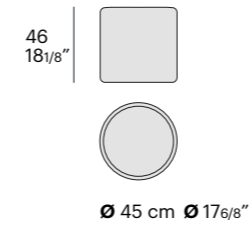

dimensioni / dimensions: