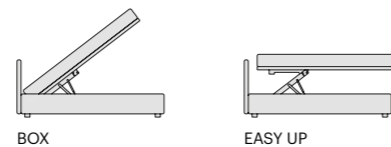

selene

h.9 cm

dimensioni / dimensions:

L 146 P 216 cm W 57 1/8" D 85"	L 206 P 216 cm W 81 1/8" D 85"	F. L 181 P 206 cm W 71 1/8" D 85"
L 166 P 216 cm W 65 3/8" D 85"	L 216 P 216 cm W 85" D 85"	Q. L 196 P 216 cm W 77 1/8" D 85"
L 181 P 206 cm W 71 1/8" D 85"	L 226 P 216 cm W 89" D 85"	K. L 236 P 216 cm W 92 7/8" D 85"
L 186 P 216 cm W 73 2/8" D 85"	L 236 P 216 cm W 92 7/8" D 85"	
L 196 P 216 cm W 77 1/8" D 85"		

pedini disponibili / available feet:

basamenti disponibili / available bases:

predisposto per materassi / for mattresses:

100 x 200	39 3/8" x 78 6/8"
120 x 200	47 2/8" x 78 6/8"
135 x 190	53 1/8" x 75"
140 x 200	55 1/8" x 78 6/8"
150 x 200	59" x 78 6/8"
160 x 200	63" x 78 6/8"
170 x 200	66 7/8" x 78 6/8"
180 x 200	70 7/8" x 78 6/8"
190 x 200	74 6/8" x 78 6/8"
137 x 190	54" x 75" Full double size
153 x 203	60" x 80" Queen size
193 x 203	76" x 80" King size

h.20 cm

dimensioni / dimensions:

L 146 P 220 cm W 57 4/8" D 86 5/8"	L 206 P 220 cm W 81 1/8" D 86 5/8"	F. L 181 P 210 cm W 71 2/8" D 82 5/8"
L 166 P 220 cm W 65 3/8" D 86 5/8"	L 216 P 220 cm W 85" D 86 5/8"	Q. L 199 P 223 cm W 78 3/8" D 87 6/8"
L 181 P 220 cm W 71 2/8" D 86 5/8"	L 226 P 220 cm W 89" D 86 5/8"	K. L 239 P 223 cm W 94 1/8" D 87 6/8"
L 186 P 220 cm W 73 2/8" D 86 5/8"	L 236 P 220 cm W 92 7/8" D 86 5/8"	
L 196 P 220 cm W 77 1/8" D 86 5/8"		

pedini disponibili / available feet:

basamenti disponibili / available bases:

predisposto per materassi / for mattresses:

100 x 200	39 3/8" x 78 6/8"
120 x 200	47 2/8" x 78 6/8"
135 x 190	53 1/8" x 75"
140 x 200	55 1/8" x 78 6/8"
150 x 200	59" x 78 6/8"
160 x 200	63" x 78 6/8"
170 x 200	66 7/8" x 78 6/8"
180 x 200	70 7/8" x 78 6/8"
190 x 200	74 6/8" x 78 6/8"
137 x 190	54" x 75" Full double size
153 x 203	60" x 80" Queen size
193 x 203	76" x 80" King size

h.29 cm

dimensioni / dimensions: