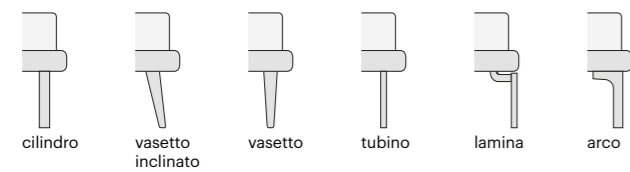

pedini disponibili / available feet:

basamenti disponibili / available bases: