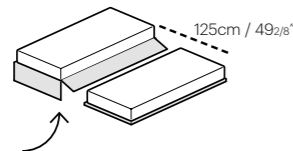

apertura a ribalta / flap up opening

spazio necessario per apertura
/ space needed for opening
125cm / 49 2/8"