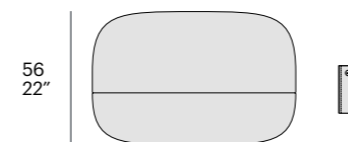

dimensioni / dimensions:

L 90 P 11 cm chiuso / P 42 aperto
W 35^{3/8}" D 4^{3/8}" closed / D 16^{4/8}" opened

finiture / finishes:

struttura / structure

nero / black
RAL 9011