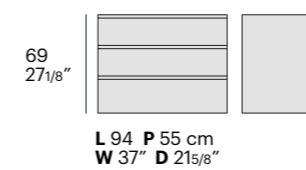

dimensioni / dimensions: