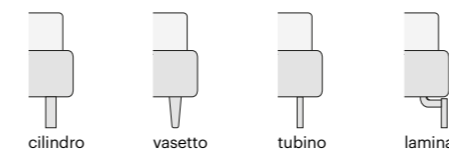

basamenti disponibili / available bases: