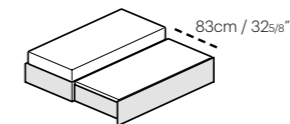

By pulling the drawer front and lifting the base, the mechanism opens easily in just a few seconds. The two mattresses are at the same height, so you obtain a comfortable double bed.

apertura duo / duo opening
spazio necessario per apertura
/ space needed for opening
83cm / 32⁵/₈"