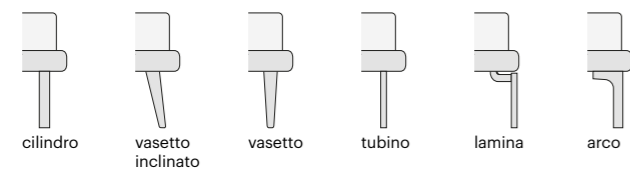

dafne

h.9 cm

dimensioni / dimensions:

L 135 P 221 cm W 53 1/8" D 87"	L 185 P 221 cm W 72 7/8" D 87"	Q. L 165 P 221 cm W 65" D 87"
L 165 P 221 cm W 65" D 87"	L 195 P 221 cm W 76 6/8" D 87"	K. L 205 P 221 cm W 80 6/8" D 87"
L 175 P 221 cm W 68 7/8" D 87"	L 205 P 221 cm W 80 6/8" D 87"	

pedini disponibili / available feet:

h.20 cm

dimensioni / dimensions:

L 135 P 221 cm W 53 1/8" D 87"	L 185 P 221 cm W 72 7/8" D 87"	Q. L 168 P 223 cm W 66 1/8" D 87 6/8"
L 165 P 221 cm W 65" D 87"	L 195 P 221 cm W 76 6/8" D 87"	K. L 208 P 223 cm W 81 7/8" D 87 6/8"
L 175 P 221 cm W 68 7/8" D 87"	L 205 P 221 cm W 80 6/8" D 87"	

pedini disponibili / available feet:

basamenti disponibili / available bases:

predisposto per materassi / for mattresses:

120 x 200	47 2/8" x 78 6/8"
150 x 200	59" x 78 6/8"
160 x 200	63" x 78 6/8"
170 x 200	66 7/8" x 78 6/8"
180 x 200	70 7/8" x 78 6/8"
190 x 200	74 6/8" x 78 6/8"

153 x 203	60" x 80"	Queen size
193 x 203	76" x 80"	King size

cuciture disponibili / available seams:

nervetto coda di topo / piping coda di topo
ribattitura chiusa / flat fell seam

h.29 cm

dimensioni / dimensions:

L 135 P 221 cm W 53 1/8" D 87"	L 185 P 221 cm W 72 7/8" D 87"	Q. L 168 P 223 cm W 66 1/8" D 87 6/8"
L 165 P 221 cm W 65" D 87"	L 195 P 221 cm W 76 6/8" D 87"	K. L 208 P 223 cm W 81 7/8" D 87 6/8"
L 175 P 221 cm W 68 7/8" D 87"	L 205 P 221 cm W 80 6/8" D 87"	

pedini disponibili / available feet:

basamenti disponibili / available bases:

personalizzazioni disponibili / available customizations:

gonnellina / skirt chic
gonnellina / skirt