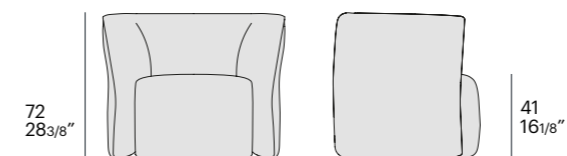

Jill armchair has soft and enveloping volumes, it stands out for its compact and comfortable shape: a transversal design with different tastes and atmospheres.

dimensioni / dimensions:

L 80 P 72 cm
W 31 1/8" D 28 3/8"