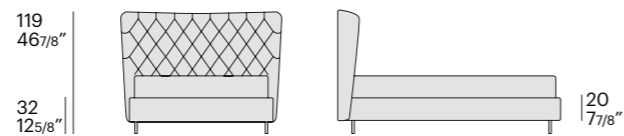

h.29 cm

dimensioni / dimensions:

L 108 P 219 cm W 42 4/8" D 86 2/8"	L 168 P 219 cm W 66 1/8" D 86 2/8"	F. L 153 P 209 cm W 60 D 82 2/8"
L 118 P 219 cm W 46 4/8" D 86 2/8"	L 178 P 219 cm W 70 1/8" D 86 2/8"	Q. L 171 P 222 cm W 67 3/8" D 87 3/8"
L 138 P 219 cm W 54 3/8" D 86 2/8"	L 188 P 219 cm W 74" D 86 2/8"	K. L 211 P 222 cm W 83 1/8" D 87 3/8"
L 153 P 209 cm W 60 D 82 2/8"	L 198 P 219 cm W 78" D 86 2/8"	
L 158 P 219 cm W 62 2/8" D 86 2/8"	L 208 P 219 cm W 81 7/8" D 86 2/8"	

Selene is also available in versions with a large and extra-large headboard that embraces the bedside table.

selene

h.9 cm

dimensioni / dimensions:

L 146 P 216 cm W 57 1/8" D 85"	L 206 P 216 cm W 81 1/8" D 85"	F. L 181 P 206 cm W 71 1/8" D 85"
L 166 P 216 cm W 65 3/8" D 85"	L 216 P 216 cm W 85" D 85"	Q. L 196 P 216 cm W 77 1/8" D 85"
L 181 P 206 cm W 71 1/8" D 85"	L 226 P 216 cm W 89" D 85"	K. L 236 P 216 cm W 92 7/8" D 85"
L 186 P 216 cm W 73 2/8" D 85"	L 236 P 216 cm W 92 7/8" D 85"	
L 196 P 216 cm W 77 1/8" D 85"		

pedini disponibili / available feet:

basamenti disponibili / available bases:

predisposto per materassi / for mattresses:

100 x 200	39 3/8" x 78 6/8"
120 x 200	47 2/8" x 78 6/8"
135 x 190	53 1/8" x 75"
140 x 200	55 1/8" x 78 6/8"
150 x 200	59" x 78 6/8"
160 x 200	63" x 78 6/8"
170 x 200	66 7/8" x 78 6/8"
180 x 200	70 7/8" x 78 6/8"
190 x 200	74 6/8" x 78 6/8"
137 x 190	54" x 75" Full double size
153 x 203	60" x 80" Queen size
193 x 203	76" x 80" King size

h.20 cm

dimensioni / dimensions:

L 146 P 220 cm W 57 4/8" D 86 5/8"	L 206 P 220 cm W 81 1/8" D 86 5/8"	F. L 181 P 210 cm W 71 2/8" D 82 5/8"
L 166 P 220 cm W 65 3/8" D 86 5/8"	L 216 P 220 cm W 85" D 86 5/8"	Q. L 199 P 223 cm W 78 3/8" D 87 6/8"
L 181 P 220 cm W 71 2/8" D 86 5/8"	L 226 P 220 cm W 89" D 86 5/8"	K. L 239 P 223 cm W 94 1/8" D 87 6/8"
L 186 P 220 cm W 73 2/8" D 86 5/8"	L 236 P 220 cm W 92 7/8" D 86 5/8"	
L 196 P 220 cm W 77 1/8" D 86 5/8"		