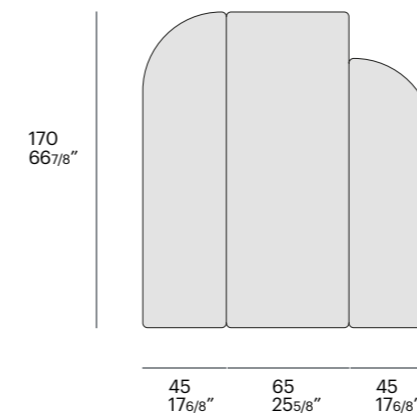

dimensioni / dimensions:

L 155 SP 3 cm
W 61" TH 1 1/8"

---

non sfoderabile / not removable cover