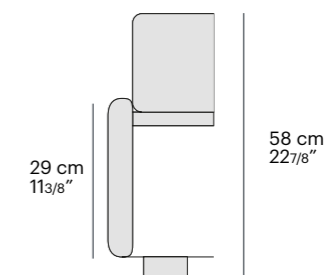

opzione standard / standard option